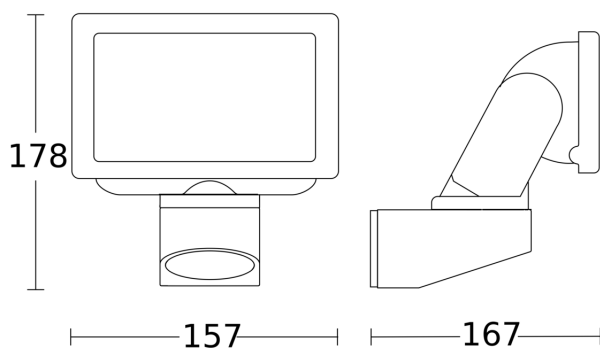

Floodlight without sensor

LS 150

white
EAN 4007841 069223
Article number 069223

Technical specifications

Dimensions (L x W x H)	178 x 157 x 178 mm
With lamp	Yes, STEINEL LED system
With motion detector	No
Manufacturer's Warranty	3 years
Version	white
PU1, EAN	4007841069223
Application, place	Outdoors
Application, room	garden, front door, courtyard & driveway, multi-storey / underground car park, all round the building, terrace / balcony
Colour	white
Includes corner wall mount	No
Installation site	wall
Installation	Surface wiring, Wall, corner
Impact resistance	IK03
IP-rating	IP44
Protection class	I
Ambient temperature	-10 – 30 °C
Housing material	Aluminium

Dimension Drawing

Circuit diagram